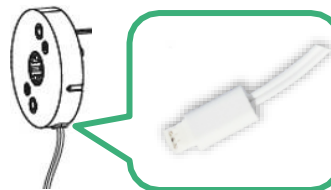

9028562	Magnetic Adaptor for V2 Li-ion
9028560	Magnetic Rigid Cable for V2 Li-ion

TECHNICAL DATA

Item Number	9025165
Battery Type	Rechargeable Lithium Li-ion
Rechargeable Battery Capacity	2600 mAh
Charger Cable Length	4m

INSTALLATION INSTRUCTIONS

A

Connect the WireFree Li-ion Charger mains wall plug into the Wall Socket.

Please ensure that the mains voltage complies with local standards (240V).

B

Connect the charging plug into the motor / battery pack.

The LED light on the mains wall plug will illuminate red (indicating the device is charging).

***Do not force plug into motor, ensure connector is correctly inserted**

C

When the battery is fully charged, the LED light on the mains wall plug will illuminate green.